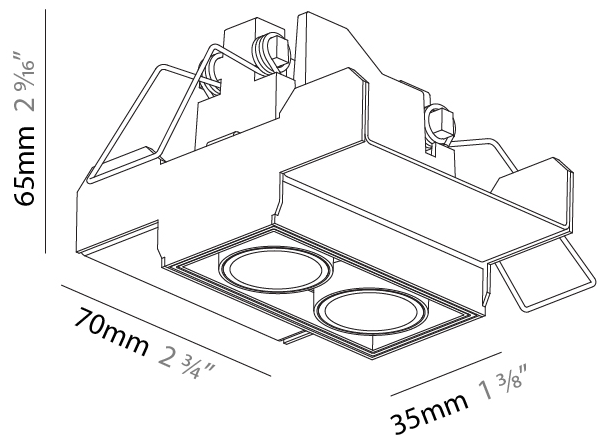

GENERAL

Series: Magiq Micro Dot
 Subseries: Magiq 2 Cell Micro-Dot
 Brand: Prolicht
 Division: Architectural
 Mounting Type: Trimless
 Mounting Location: Ceiling
 Subcategory: Downlight

PHYSICAL

Shape: Rectangle
 Length (mm): 70
 Length (in): 2 ³/₄
 Width (mm): 35
 Width (in): 1 ³/₈
 Height (mm): 65
 Height (in): 2 ⁹/₁₆
 Ceiling Thickness (mm): 12.5
 Ceiling Thickness (in): 1/2
 Min. Recessing Depth (mm): 100
 Min. Recessing Depth (in): 3 ¹⁵/₁₆
 Light Distribution: Downlight
 Weight (kg): 0.241
 Weight (lbs): 0.53
 Fixture Finish: BLK
 Fixture Material: Aluminum Die Cast
 Cut-out Measurements: 82mm / 3 1/4" x 42mm / 1 5/8"
 Upon Request: Unique Ceiling Thickness

OPTICAL

Optic°: 22 / 38
 Upon Request: Special Beam Angles

RATINGS AND CERTIFICATIONS

Certified By: CSA Certified to UL and CSA Standards
 IP rating: IP44

82mm x 82mm
 3 1/4" x 3 1/4"

120mm
 4 3/4"

12 1/2mm
 1/2"