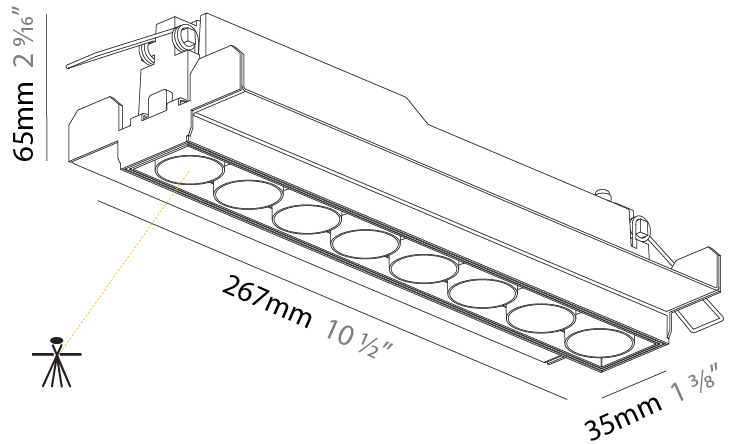

GENERAL

Series: Magiq Micro Dot
Subseries: Magiq 8 Cell Micro-Dot
Brand: Prolicht
Division: Architectural
Mounting Type: Trimless
Mounting Location: Ceiling
Subcategory: Downlight

PHYSICAL

Shape: Rectangle
Length (mm): 267
Length (in): 10 1/2
Width (mm): 35
Width (in): 1 3/8
Height (mm): 64
Height (in): 2 1/2
Ceiling Thickness (mm): 12.5
Ceiling Thickness (in): 1/2
Min. Recessing Depth (mm): 100
Min. Recessing Depth (in): 3 15/16
Light Distribution: Downlight
Weight (kg): 0.737
Weight (lbs): 1.61
Fixture Material: Aluminum Die Cast
Cut-out Measurements: 272mm / 10 11/16" x 42mm / 1 5/8"
Upon Request: Unique Ceiling Thickness

ELECTRICAL

Lamp Type: LED (Zhaga Standard)
Input Wattage (W): 30.2
Total Output Wattage (W): 25.9
Dimming: Tri-Mode (Non-Dimming and Phase Dimming (120Vac only) and 0-10V Dimming)
Driver Included: No
Driver Location: Remote
Driver Type: Constant Current - Universal
Driver Class: Class 2
Input Voltage (V): 120 - 277
Constant Current (MA): 1050

LED

Number of LEDs: 8
Color Temperature (°K): 2700 / 3000 / 3500 / 4000
Max. Delivered Lumen (lm): 1281 / 1388 / 1412 / 1441
Nominal Lumen (lm): 1761 / 1908 / 1941 / 1980
CRI: >90 CRI
Lamp Life (hrs): 50000
Upon Request: Special Color Temperature

OPTICAL

Optic°: 21 / 38
Upon Request: Special Beam Angles

RATINGS AND CERTIFICATIONS

Certified By: CSA Certified to UL and CSA Standards
IP rating: IP44