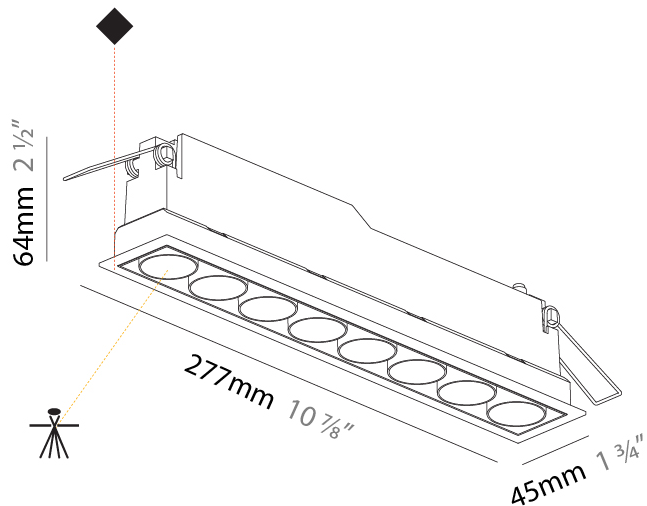

PHYSICAL

Shape: Rectangle
Length (mm): 277
Length (in): 10 7/8
Width (mm): 45
Width (in): 1 3/4
Height (mm): 64
Height (in): 2 1/2
Ceiling Thickness (mm): 10 / 12.5 / 15 / 25 / 30
Ceiling Thickness (in): 3/8 or 1/2 or 9/16 or 1 or 1 3/16
Min. Recessing Depth (mm): 100
Min. Recessing Depth (in): 3 15/16
Light Distribution: Downlight
Weight (kg): 0.518
Weight (lbs): 1.14
Fixture Finish: SSR / BKV / CWI / CRY / HAB / UFT / ITA / RUA / FTG / MYG / LOD / PUS / FRO / FUP / KIA / POP / BLS / SPG / MEY / GOH / GUM / CHC / COM / ABZ / JAG / OBR / MOS / ROR
Fixture Material: Aluminum Die Cast
Cut-out Measurements: 270mm / 10 5/8" x 38mm / 1 1/2"

ELECTRICAL

Lamp Type: LED (Zhaga Standard)
Input Wattage (W): 30.2
Total Output Wattage (W): 26.6
Dimming: Tri-Mode (Non-Dimming and Phase Dimming (120Vac only) and 0-10V Dimming)
Driver Included: No
Driver Location: Remote
Driver Type: Constant Current - Universal
Driver Class: Class 2
Input Voltage (V): 120 - 277
Constant Current (MA): 1050

LED

Number of LEDs: 8
Color Temperature (°K): 2700 / 3000 / 3500 / 4000
Max. Delivered Lumen (lm): 1280 / 1382 / 1411 / 1440
Nominal Lumen (lm): 1760 / 1900 / 1940 / 1980
CRI: >90 CRI
Lamp Life (hrs): 50000

OPTICAL

Optic°: 22 / 38

RATINGS AND CERTIFICATIONS

Certified By: CSA Certified to UL and CSA Standards
IP rating: IP44