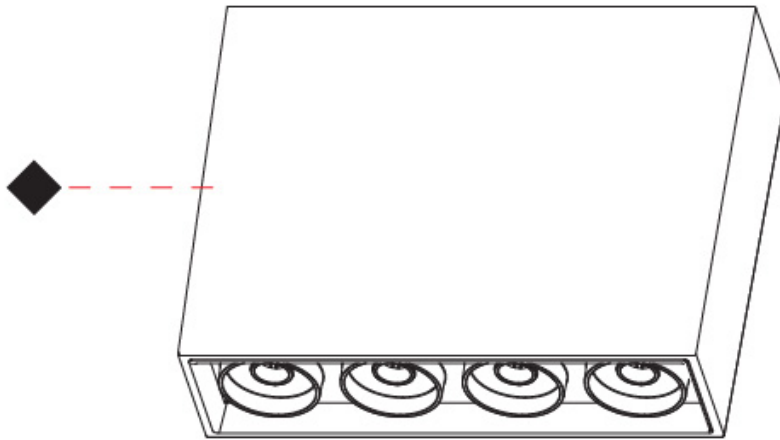

MAGIQ 4 CELL MICRO-DOT SURFACE

A3D186-

PROJECT

TYPE

SPECIFIER

QUANTITY

DATE