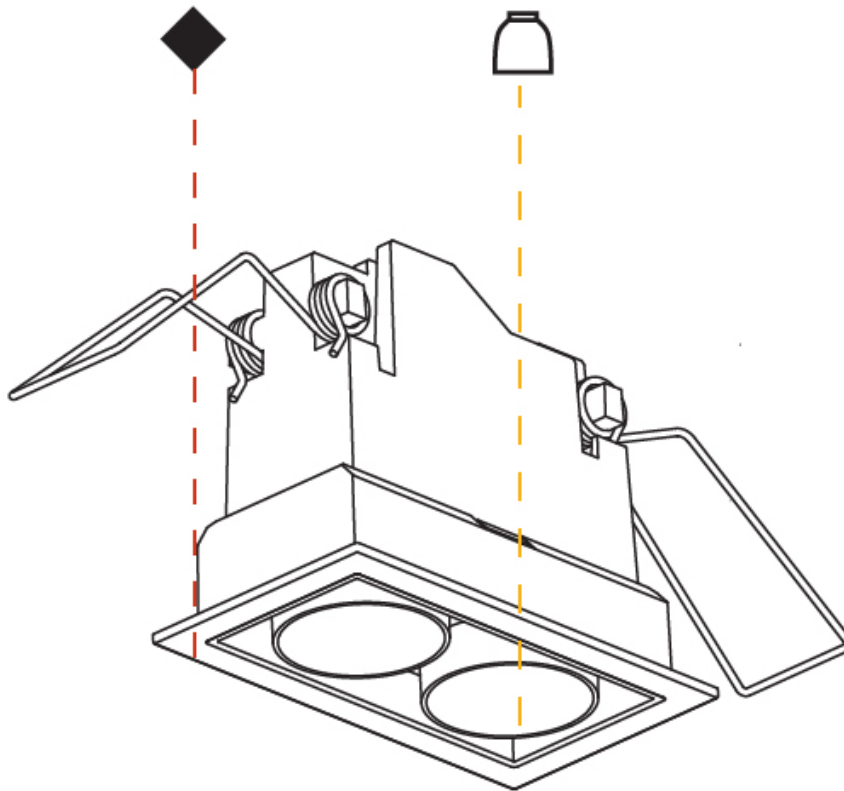

MAGIQ 2 CELL MICRO-DOT RECESSED

A35784-

PROJECT	_____
TYPE	_____
SPECIFIER	_____
QUANTITY	_____
DATE	_____