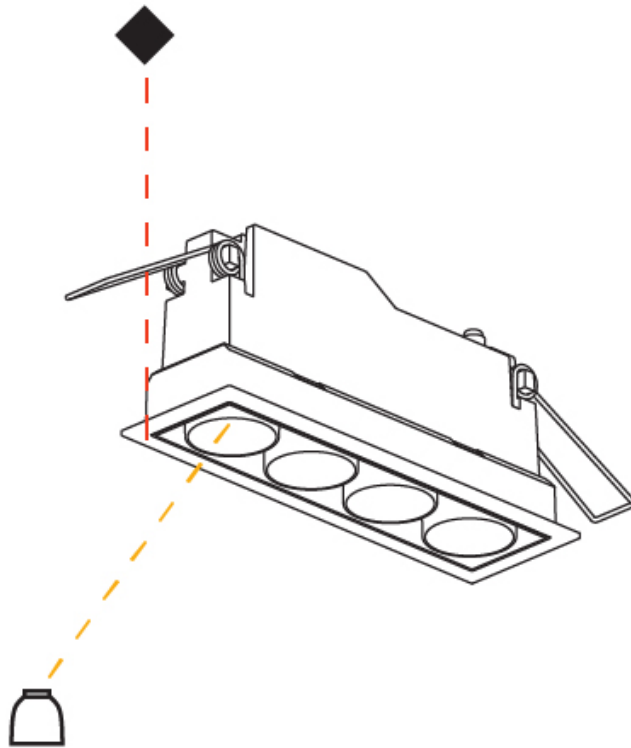

MAGIQ 4 CELL MICRO-DOT RECESSED

A35765-

PROJECT

TYPE

SPECIFIER

QUANTITY

DATE

A