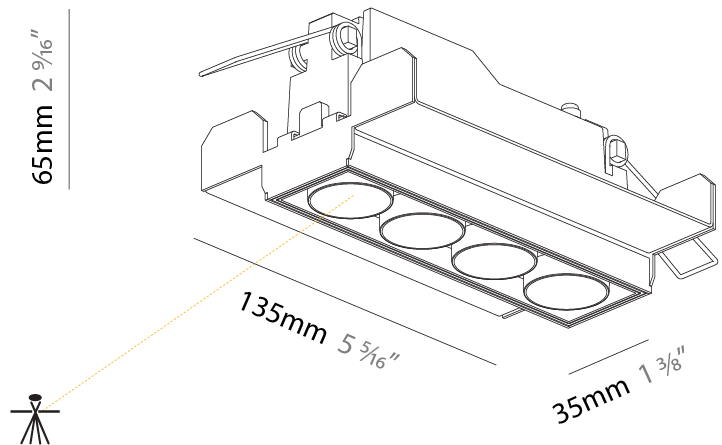

GENERAL

Series: Magiq Micro Dot
Subseries: Magiq 4 Cell Micro-Dot
Brand: Prolicht
Division: Architectural
Mounting Type: Trimless
Mounting Location: Ceiling
Subcategory: Downlight

PHYSICAL

Shape: Rectangle
Length (mm): 135
Length (in): 5 ⁵/₁₆
Width (mm): 35
Width (in): 1 ³/₈
Height (mm): 65
Height (in): 2 ⁹/₁₆
Ceiling Thickness (mm): 12.5
Ceiling Thickness (in): 1/2
Min. Recessing Depth (mm): 100
Min. Recessing Depth (in): 3 ¹⁵/₁₆
Light Distribution: Downlight
Weight (kg): 0.403
Weight (lbs): 0.89
Fixture Material: Aluminum Die Cast
Cut-out Measurements: 142mm / 5 9/16" x 42mm / 1 5/8"
Upon Request: Unique Ceiling Thickness

ELECTRICAL

Lamp Type: LED (Zhaga Standard)
Input Wattage (W): 14.3
Total Output Wattage (W): 13.3
Dimming: Tri-Mode (Non-Dimming and Phase Dimming (120Vac only) and 0-10V Dimming)
Driver Included: No
Driver Location: Remote
Driver Type: Constant Current - Universal
Driver Class: Class 2
Housing: See components
Input Voltage (V): 120 - 277
Constant Current (MA): 1050

LED

Number of LEDs: 4
Color Temperature (°K): 2700 / 3000 / 3500 / 4000
Max. Delivered Lumen (lm): 640 / 694 / 706 / 720
Nominal Lumen (lm): 880 / 954 / 940 / 990
CRI: >90 CRI
Lamp Life (hrs): 50000
Upon Request: Special Color Temperature

OPTICAL

Optic°: 22 / 38
Upon Request: Special Beam Angles

RATINGS AND CERTIFICATIONS

Certified By: CSA Certified to UL and CSA Standards
IP rating: IP44