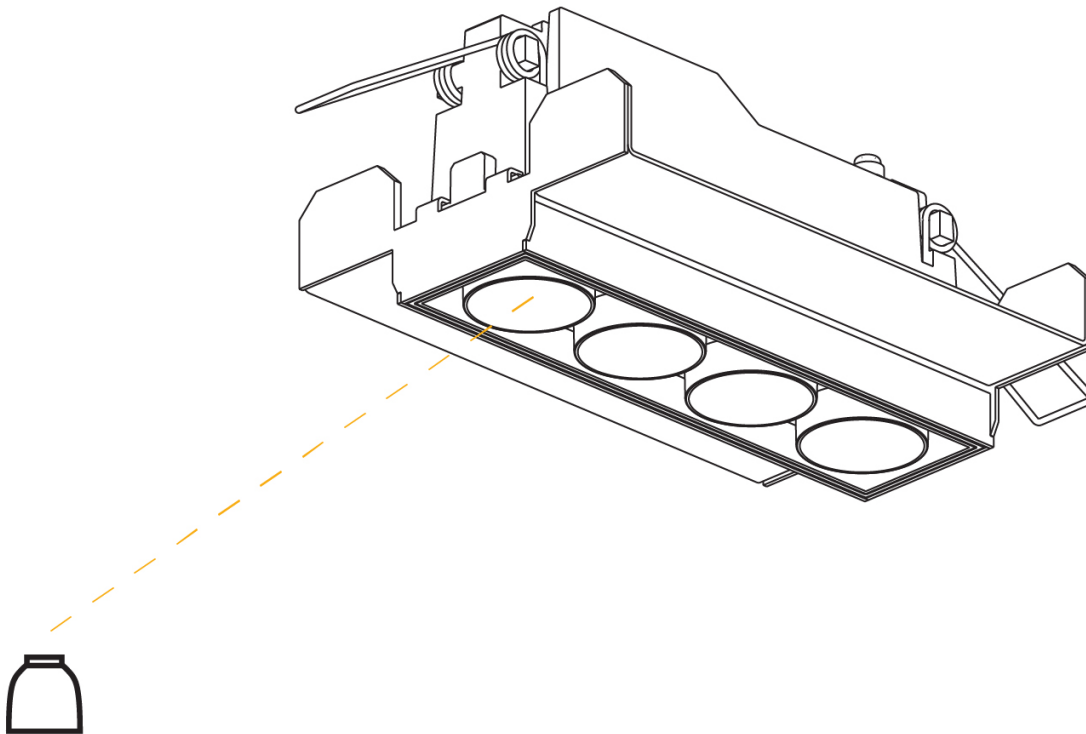

MAGIQ 4 CELL MICRO-DOT TRIMLESS

A35782-

PROJECT

TYPE

SPECIFIER

QUANTITY

DATE

A