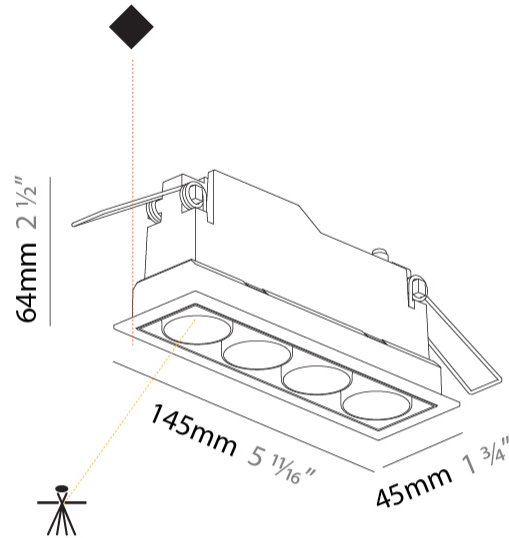

PHYSICAL

Shape: Rectangle
Length (mm): 145
Length (in): 5 11/16
Width (mm): 45
Width (in): 1 3/4
Height (mm): 64
Height (in): 2 1/2
Ceiling Thickness (mm): 10 / 12.5 / 15 / 25 / 30
Ceiling Thickness (in): 3/8 or 1/2 or 9/16 or 1 or 1 3/16
Min. Recessing Depth (mm): 100
Min. Recessing Depth (in): 3 15/16
Light Distribution: Downlight
Weight (kg): 0.265
Weight (lbs): 0.58
Fixture Finish: SSR / BKV / CWI / CRY / HAB / UFT / ITA / RUA / FTG / MYG / LOD / PUS / FRO / FUP / KIA / POP / BLS / SPG / MEY / GOH / GUM / CHC / COM / ABZ / JAG / OBR / MOS / ROR
Fixture Material: Aluminum Die Cast
Cut-out Measurements: 138mm / 5 7/16" x 38mm / 1 1/2"

ELECTRICAL

Lamp Type: LED (Zhaga Standard)
Input Wattage (W): 13.3
Total Output Wattage (W): 13
Dimming: Tri-Mode (Non-Dimming and Phase Dimming (120Vac only) and 0-10V Dimming)
Driver Included: No
Driver Location: Remote
Driver Type: Constant Current - Universal
Driver Class: Class 2
Input Voltage (V): 120 - 277
Constant Current (MA): 1050

LED

Number of LEDs: 4
Color Temperature (°K): 2700 / 3000 / 3500 / 4000
Max. Delivered Lumen (lm): Max 588 / 635 / 648 / 661
Nominal Lumen (lm): 880 / 954 / 970 / 990
CRI: >90 CRI
Lamp Life (hrs): 50000

OPTICAL

Optic°: 22 / 38

RATINGS AND CERTIFICATIONS

Certified By: CSA Certified to UL and CSA Standards
IP rating: IP44

138mm x 38mm
5 7/16" x 1 1/2"

100mm
3 15/16"

5 - 30mm
3/16" - 1 3/16"