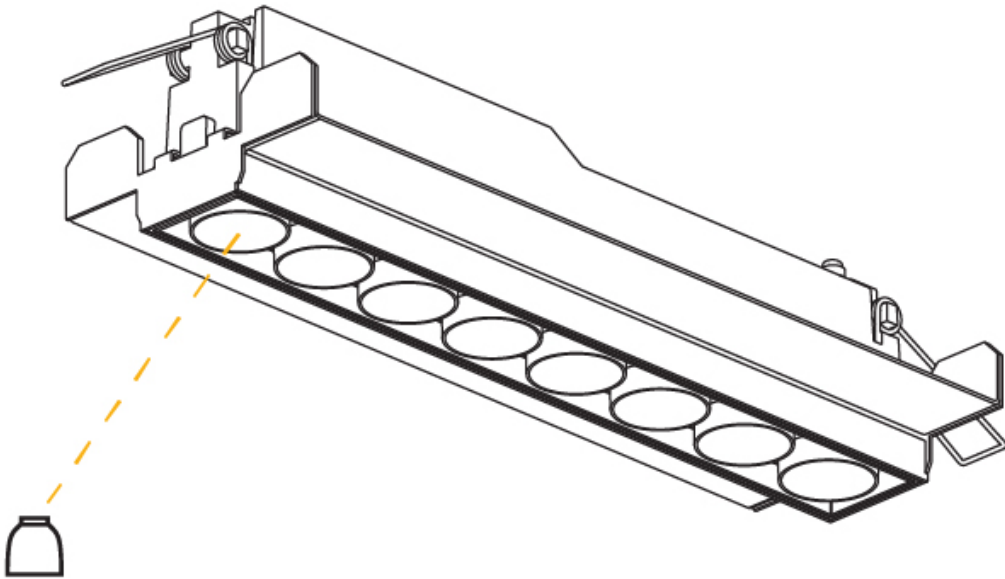

MAGIQ 8 CELL MICRO-DOT TRIMLESS

A35783-

PROJECT _____

TYPE _____

SPECIFIER _____

QUANTITY _____

DATE _____