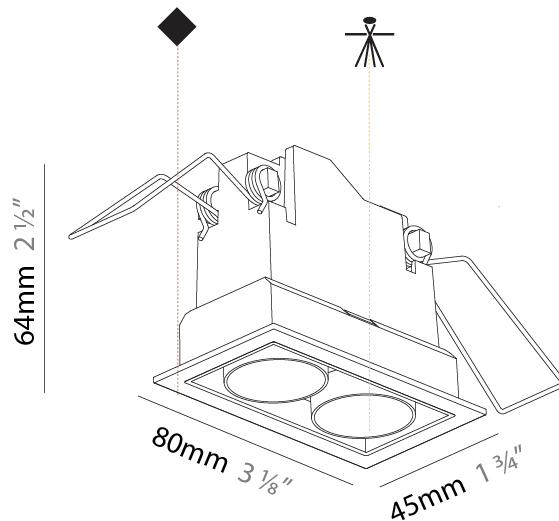

GENERAL

Series: Magiq Micro Dot
Subseries: Magiq 4 Cell Micro-Dot
Brand: Prolicht
Division: Architectural
Mounting Type: Recessed
Mounting Location: Ceiling
Subcategory: Downlight

PHYSICAL

Shape: Rectangle
Length (mm): 145
Length (in): 5 11/16
Width (mm): 45
Width (in): 1 3/4
Height (mm): 64
Height (in): 2 1/2
Ceiling Thickness (mm): 10 / 12.5 / 15 / 25 / 30
Ceiling Thickness (in): 3/8 or 1/2 or 9/16 or 1 or 1 3/16
Min. Recessing Depth (mm): 100
Min. Recessing Depth (in): 3 15/16
Light Distribution: Downlight
Weight (kg): 0.265
Weight (lbs): 0.58
Fixture Finish: SSR / BKV / CWI / CRY / HAB / UFT / ITA / RUA / FTG / MYG / LOD / PUS / FRO / FUP / KIA / POP / BLS / SPG / MEY / GOH / GUM / CHC / COM / ABZ / JAG / OBR / MOS / ROR
Fixture Material: Aluminum Die Cast
Cut-out Measurements: 138mm / 5 7/16" x 38mm / 1 1/2"

GENERAL

Series: Magiq Micro Dot
Subseries: Magiq 2 Cell Micro-Dot
Brand: Prolicht
Division: Architectural
Mounting Type: Recessed
Mounting Location: Ceiling
Subcategory: Downlight

PHYSICAL

Shape: Rectangle
Length (mm): 80
Length (in): 3 1/8
Width (mm): 45
Width (in): 1 3/4
Height (mm): 64
Height (in): 2 1/2
Ceiling Thickness (mm): 10 / 12.5 / 15 / 25 / 30
Ceiling Thickness (in): 3/8 or 1/2 or 9/16 or 1 or 1 3/16
Min. Recessing Depth (mm): 100
Min. Recessing Depth (in): 3 15/16
Light Distribution: Downlight
Weight (kg): 0.145
Weight (lbs): 0.32
Fixture Finish: SSR / BKV / CWI / CRY / HAB / UFT / ITA / RUA / FTG / MYG / LOD / PUS / FRO / FUP / KIA / POP / BLS / SPG / MEY / GOH / GUM / CHC / COM / ABZ / JAG / OBR / MOS / ROR
Fixture Material: Aluminum Die Cast
Cut-out Measurements: 73mm / 2 7/8" x 38mm / 1 1/2"

Optic°: 22 / 38

RATINGS AND CERTIFICATIONS

Certified By: CSA Certified to UL and CSA Standards
IP rating: IP44

73mm x 38mm
2 7/8" x 1 1/2"

100mm
3 15/16"

10 - 30mm
3/8" - 1 3/16"

MAGIQ 2 CELL MICRO-DOT RECESSED