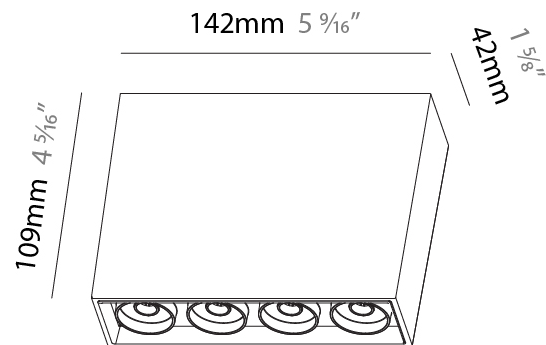

GENERAL

Series: Magiq Micro Dot
Subseries: Magiq 4 Cell Micro-Dot
Brand: Prolicht
Division: Architectural
Mounting Type: Surface
Mounting Location: Ceiling
Subcategory: Flush Mount

PHYSICAL

Shape: Rectangle
Length (mm): 142
Length (in): 5 ⁹/₁₆
Width (mm): 42
Width (in): 1 ⁵/₈
Height (mm): 109
Height (in): 4 ⁵/₁₆
Light Distribution: Direct
Weight (kg): 0.65
Fixture Finish: SSR / BKV / CWI / CRY / HAB / UFT / ITA / RUA / FTG / MYG / LOD / PUS / FRO / FUP / KIA / POP / BLS / SPG / MEY / GOH / GUM / CHC / COM / ABZ / JAG / OBR / MOS / ROR
Fixture Material: Aluminum Die Cast

ELECTRICAL

Lamp Type: LED (Zhaga Standard)
Input Wattage (W): 13
Total Output Wattage (W): 11.8
Dimming: Tri-Mode (Non-Dimming and Phase Dimming (120Vac only) and 0-10V Dimming)
Driver Included: Yes
Driver Location: Integrated
Driver Type: Constant Current - Universal
Driver Class: Class 1
Input Voltage (V): 120 - 277
Constant Current (MA): 1050mA

LED

Number of LEDs: 4
Color Temperature (°K): 2700 / 3000 / 3500 / 4000
Max. Delivered Lumen (lm): 640 / 691 / 706 / 720
Nominal Lumen (lm): 880 / 950 / 970 / 990
CRI: >90 CRI
Efficiency (%): 80
Lamp Life (hrs): 50000

OPTICAL

Optic°: 22 / 38
Adjustability: Fixed

RATINGS AND CERTIFICATIONS

Certified By: Certified for North American Standards
IP rating: IP20