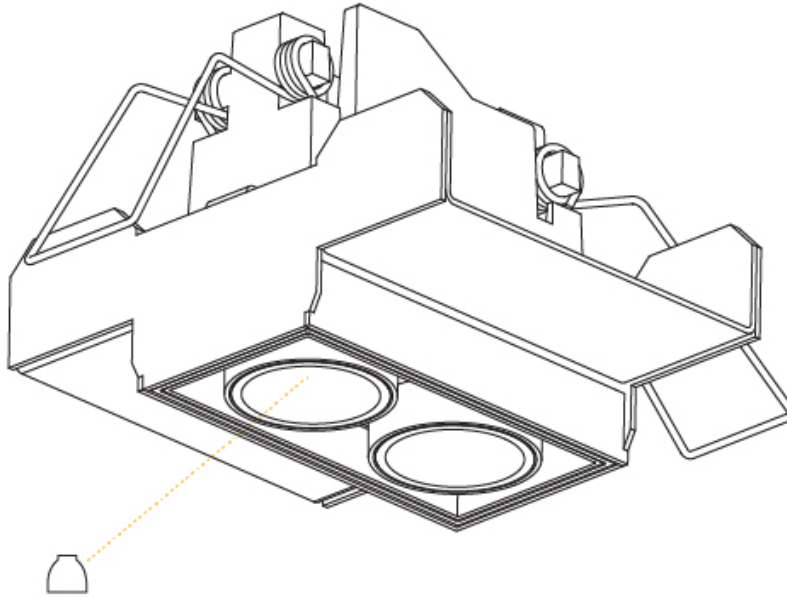

MAGIQ 2 CELL MICRO-DOT TRIMLESS

A35780-

PROJECT _____

TYPE _____

SPECIFIER _____

QUANTITY _____

DATE _____